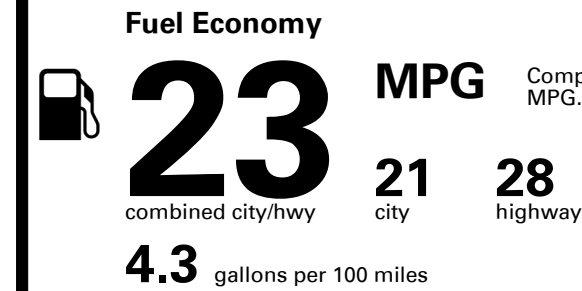

Full Tank of Gas

Manufacturer's Suggested Retail Price: $36,900.00

ADDED FEATURES:

*Elite Package: $5,000.00

- Full LED Headlights
- Integrated Navigation System
- Parking Distance Warning
- Power Folding Auto-Dimming Outside Mirrors
- Wide Sunroof / Rain-Sensing Wipers
- Integrated Memory System
- Power Tilt-and-Telescopic Steering Wheel
- Heated and Ventilated Front Seats
- Lexicon® 15-Speaker Surround Sound Audio System
- Leather Seating Surfaces & Aluminum Interior Trim

*Prestige Package: $3,000.00

- Heads-Up Display / Surround View Monitor
- Low Beam Assist / Wireless Charging Pad
- Nappa Leather Seating Surfaces with Luxury Quilting
- Power Driver Seat Cushion Extension
- Front Passenger Seat 4-Way Power Lumbar
- Heated Rear Seats
- Microfiber Suede Headliner

Accessories

- *Cargo Tray $150.00
- *First Aid Kit $45.00
- *Mud Guards $70.00
- *Rear Bumper Appliqué $80.00
- *Wheel Locks $75.00

Inland Freight & Handling : $995.00

TOTAL PRICE: $46,315.00

51 A 307HGRAND

SOLD TO: GA712
GENESIS OF LITHIA SPRINGS
669 THORNTON ROAD
LITHIA SPRINGS GA 30122

SHIPPED TO: GA712

VIN: KMTG44LA9KU025992	ENGINE: G4KLJA166611	EXTERIOR COLOR: CASABLANCA WHITE	INTERIOR/SEAT COLOR: BLACK/BLACK
MODEL: R0412A45	PORT OF ENTRY: BR	TRANSPORT: TRUCK	ACCESSORY WEIGHT: 24 lbs./ 11 kgs.

EMISSIONS:
This vehicle is certified to meet emission requirements in all 50 states

EPA DOT Fuel Economy and Environment

Gasoline Vehicle

Compact Cars range from 14 to 119 MPG. The best vehicle rates 136 MPGe.

You spend $2,750
more in fuel costs over 5 years
compared to the average new vehicle.

Annual fuel cost $1,950

Fuel Economy & Greenhouse Gas Rating (tailpipe only)