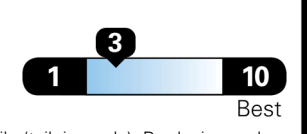

Smog Rating (tailpipe only)

This vehicle emits 442 grams CO₂ per mile. The best emits 0 grams per mile (tailpipe only). Producing and distributing fuel also create emissions; learn more at fueleconomy.gov.

Actual results will vary for many reasons, including driving conditions and how you drive and maintain your vehicle. The average new vehicle gets 27 MPG and costs $7,000 to fuel over 5 years. Cost estimates are based on 15,000 miles per year at $ 2.55 per gallon. MPG is miles per gasoline gallon equivalent. Vehicle emissions are a significant cause of climate change and smog.

fueleconomy.gov

Calculate personalized estimates and compare vehicles